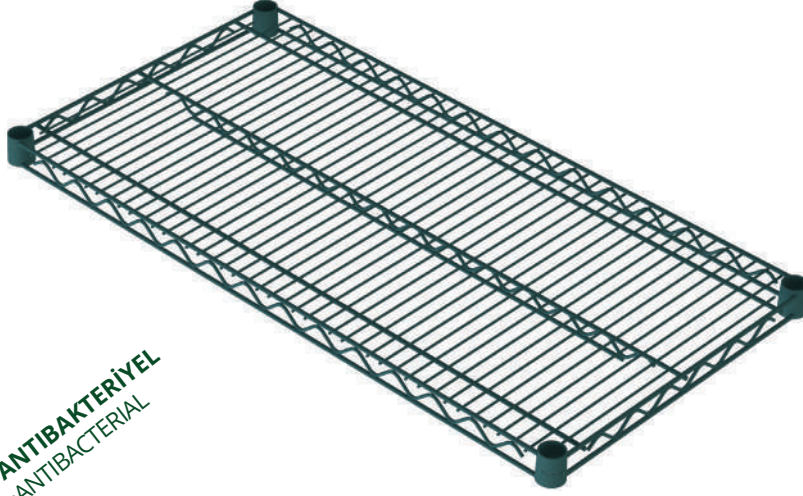

STANDART TEL RAF GALVANİZ+BOYALI

ANTIBACTERIAL GALVANIZE + POWDER COATED

PORTASHelf

NSF

ANTIBACTERIAL

ANTIBAKTERİYEL
ANTIBACTERIAL

36

KOD / CODE	ÖLÇÜ / SIZE	FİYAT / PRICE
M0651436	36X91	41 €
M0651442	36X107	48 €
M0651448	36X122	52 €
M0651454	36X137	56 €
M0651460	36X152	67 €
M0651472	36X183	75 €

53

KOD / CODE	ÖLÇÜ / SIZE	FİYAT / PRICE
M0652136	53X91	53 €
M0652142	53X107	58 €
M0652148	53X122	70 €
M0652154	53X137	76 €
M0652160	53X152	87 €
M0652172	53X183	99 €

46

KOD / CODE	ÖLÇÜ / SIZE	FİYAT / PRICE
M0651836	46X91	48 €
M0651842	46X107	53 €
M0651848	46X122	58 €
M0651854	46X137	67 €
M0651860	46X152	73 €
M0651872	46X183	86 €

61

KOD / CODE	ÖLÇÜ / SIZE	FİYAT / PRICE
M0652436	61X91	59 €
M0652442	61X107	68 €
M0652448	61X122	76 €
M0652454	61X137	86 €
M0652460	61X152	94 €
M0652472	61X183	109 €

- Galvaniz kaplama üzerine elektrostatik seramik esaslı antibakteriyel toz boya boya ile kaplanmıştır. 200° fırınlanmıştır.
- 7 H sert yüzey çizilme ve aşınmaya karşı ekstra dayanıklıdır.
- Her bir raf katı ortalama 200 kg (+/- %10) taşır.
- Raflar 137 cm kadar (137 dahil) 4'lü, 152 ve üzeri raflar 2'li paket halinde ambalajlanmıştır.

- Electrostatic ceramic based ANTIBACTERIAL powder coated with 200C over galvanize plating.
- 7H hard surface durable against scratching and corrosion.
- Standard color RAL6004.
- Each shelf can carry 200 kg (+/- %10).
- Shelves packing as 4 pcs. until 137 cm length. 152 cm and 183 cm shelves are packing as 2 pcs.