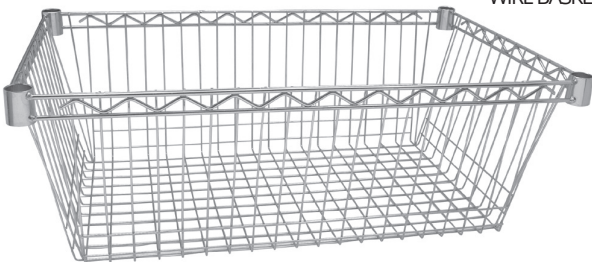

304	KOD / CODE	a	b	h	FİYAT / PRICE
	M0691830T10X	46	76	10	95 €

BOYALI POWDER COATED	KOD / CODE	a	b	h	FİYAT / PRICE
	M0691830T10B	46	76	10	59 €

DERİN SEPET
WIRE BASKET DEEP