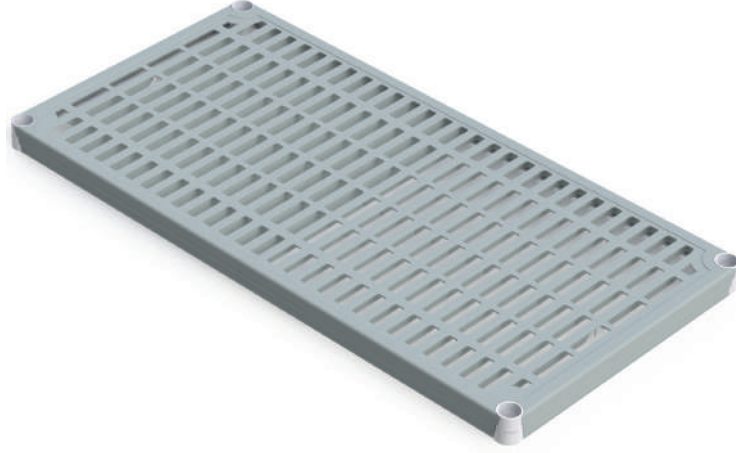

PLASTIC + INOX

NSF

46

304 ŞASELİ

KOD / CODE	ÖLÇÜ / SIZE	FİYAT / PRICE
M06211836	46X91	57 €
M06211842	46X107	63 €
M06211848	46X122	72 €
M06211854	46X137	77 €
M06211860	46X152	87 €
M06211872	46X183	99 €

53

304 ŞASELİ

KOD / CODE	ÖLÇÜ / SIZE	FİYAT / PRICE
M06212136	53X91	69 €
M06212142	53X107	77 €
M06212148	53X122	87 €
M06212154	53X137	94 €
M06212160	53X152	105 €
M06212172	53X183	124 €

46

201 ŞASELİ

KOD / CODE	ÖLÇÜ / SIZE	FİYAT / PRICE
M06281836	46X91	48 €
M06281842	46X107	53 €
M06281848	46X122	59 €
M06281854	46X137	66 €
M06281860	46X152	73 €
M06281872	46X183	84 €

53

201 ŞASELİ

KOD / CODE	ÖLÇÜ / SIZE	FİYAT / PRICE
M06282136	53X91	57 €
M06282142	53X107	66 €
M06282148	53X122	72 €
M06282154	53X137	77 €
M06282160	53X152	88 €
M06282172	53X183	104 €

- Alt şaşe 201 kalite paslanmaz, üzeri çıkabilir ve yıkanabilir, antibakteriyel plastik tablalardan oluşmuştur.
- Talebe göre 304 kalite paslanmaz çelik şaşe ile de üretilebilir.
- Her bir raf katı ortalama 200 kg (+/- %10) taşır.
- Raflar 4'lü paket halinde ambalajlanmıştır.

- AISI 201 grade Stainless Steel mainframe with washable antibacterial mats.
- Can manufacture also with AISI 304 Stainless Steel grade too — as for order.
- Each shelf can carry 200 kg (+/- %10).
- Shelves packing as 4 pcs.