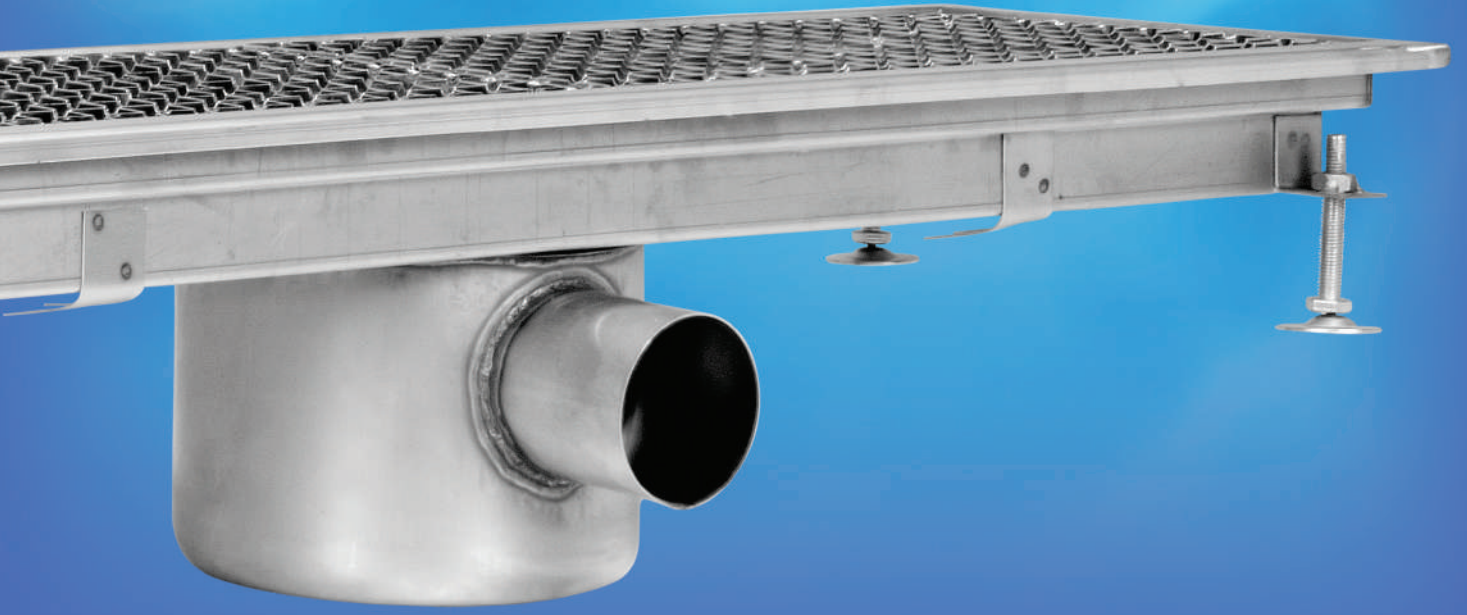

## TEPŞİ OTOMATI / KUVERLİ

TRAY DISPENSER- WITH CUTLERY HOLDER

KOD / CODE	ÖLÇÜ	SIZE	h	F./PR.
MO182X	59	59	90/50	848 €

- Tepsiler, çatal ve kaşıklar hariç
- Cutlery and Trays Not Included