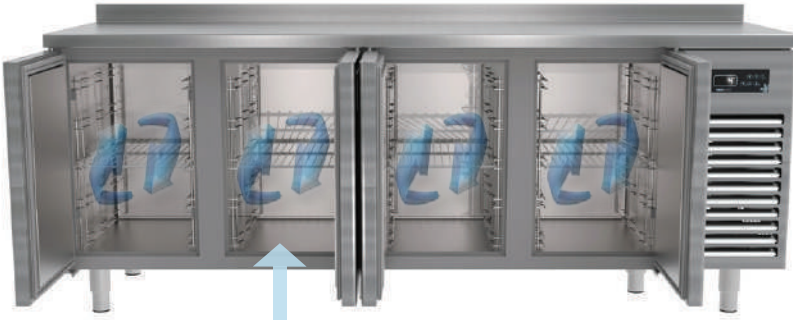

TEZGAH TİP KISA DÖRT KAPILI

PORTABIANCO®

COUNTER TYPE -
SHORT 4 DOORS

- Dış Ortam Sıcaklığı 42 °C - %65 Nem
- Sökülüp Temizlenebilir Manyetik Kapı Contası
- Akıllı Elektrikli otomatik defrost
- Otomatik Su Buharlaştırma Sistemi
- Özel kalıp formlu tava
- Yükseklik ayarlanabilir paslanmaz ayaklar
- 50 mm izolasyon kalınlığı
- 60 mm kapı izolasyon kalınlığı
- Her kapıda 1 adet raf bulunmaktadır
- Cam kapılı derin dondurucu opsiyonu mevcut değildir

- Tested at ambient temp.42°C -%65 humidity
- Removable and easy cleaning magnetic gaskets
- Smart electrical auto-defrost
- Automatic water evaporation system
- Solid formed tray
- Stainless steel legs for height adjustment
- 50 mm body insulation
- 60 mm door insulation
- Single shelf in each section
- Glass door freezer option is unavailable

Dismountable shelf
holder attachments

Advanced 12-Hour
computer performance
test for each product

Efficiency enhancing
advanced computerized
technology

OPSİYONLAR /
OPTIONS

En iyi soğutma ve sıcaklık muhafaza ile, enerji tüketiminde tasarruf ve kaliteli soğutma sonuçları için tasarlanmış olan hava dolaşım sistemi

Premium class energy saving design with special air ventilation system

Model	Sıcaklık(°C) Temp.	Hacim(Lt.) Capacity	Güç(W) Power	Paslanmaz Özelliği Stainless SteelIN	Ölçü(cm) Net Dimensions	Paket Ölçüsü(cm) Packing Dimensions	Ağırlık Weight	Fiyat (€) Price
TTK-4N70	-2/ +8	615	385	AISI 304	220x70x85	224x74x91	142	3.611
TTK-4N60	-2/ +8	525	330	AISI 304	220x60x85	224x64x91	130	3.565