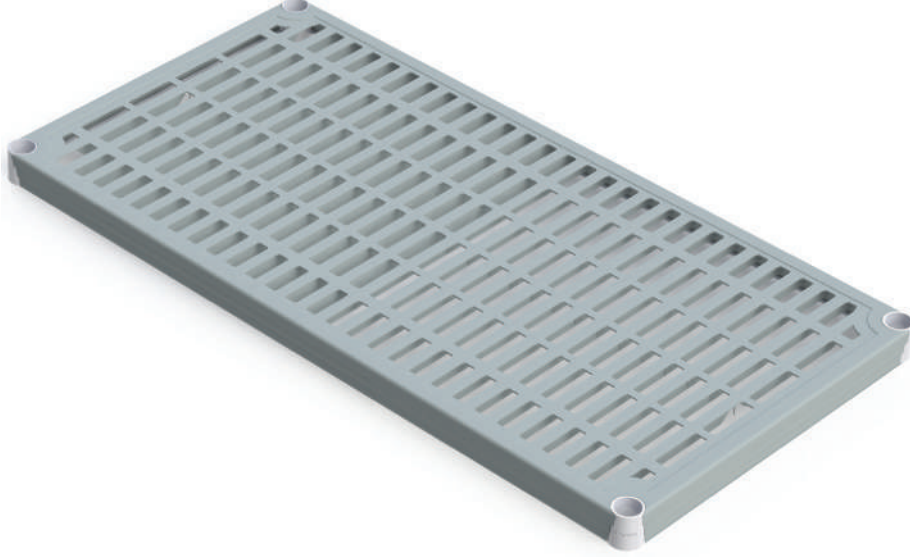

- AISI 201 grade Stainless Steel mainframe with washable antibacterial mats.
- Can manufacture also with AISI 304 Stainless Steel grade too — as for order.
- Each shelf can carry 200 kg (+/- %10).
- Shelves packing as 4 pcs.