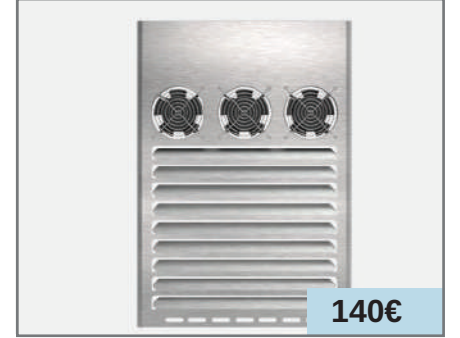

YATAY 4 KAPI ARKA PASLANMAZ
HORIZONTAL 4 DOORS STAINLESS BACK

140€