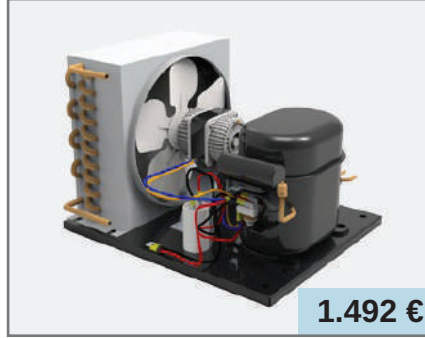

993 €

1.492 €

140€

13 €

311 €

531 €

21 €