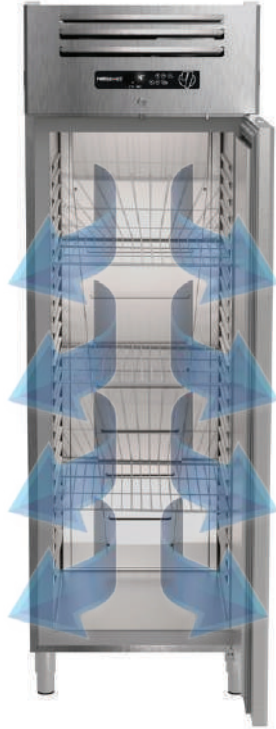

Eco Friendly
R290 PROPANE
premium quality