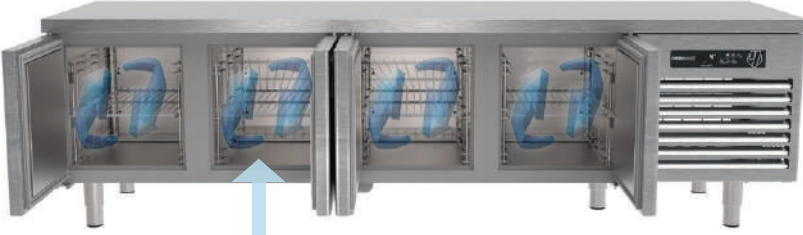

CİHAZ ALTI UZUN DÖRT KAPILI

PORTABIANCO®

UNDERCOUNTER TYPE - LONG 4 DOORS

- Dış Ortam Sıcaklığı 42 °C - %65 Nem
- Sökülüp Temizlenebilir Manyetik Kapı Contası
- Akıllı Elektrikli otomatik defrost
- Otomatik Su Buharlaştırma Sistemi
- Özel kalıp formulu tava
- Yükseklik ayarlanabilir paslanmaz ayaklar
- 50 mm izolasyon kalınlığı
- 60 mm kapı izolasyon kalınlığı
- Her kapıda 1 adet raf bulunmaktadır
- Tested at ambient temp.42°C -%65 humidity
- Removable and easy cleaning magnetic gaskets
- Smart electrical auto-defrost
- Automatic water evaporation system
- Solid formed tray
- Stainless steel legs for height adjustment
- 50 mm body insulation
- 60 mm door insulation
- Single shelf in each section

Dismountable shelf
holder attachments

Advanced 12-Hour
computer performance
test for each product

Efficiency enhancing
advanced computerized
technology

En iyi soğutma ve sıcaklık muhafaza ile, enerji tüketiminde tasarruf ve kaliteli soğutma sonuçları için tasarlanmış olan hava dolaşım sistemi

Premium class energy saving design with special air ventilation system

OPSİYONLAR/ OPTIONS

Model	Sıcaklık(°C) Temp.	Hacim(Lt.) Capacity	Güç(W) Power	Paslanmaz Özelliği Stainless SteelIN	Ölçü(cm) Net Dimensions	Paket Ölçüsü(cm) Packing Dimensions	Ağırlık Weight	Fiyat (€) Price
CAU-4N70	-2/ +8	350	385	AISI 304	240x70x60	244x74x62	150	3.406
CAU-4D70	-10/ -20	350	785	AISI 304	240x70x60	244x74x62	158	4.497
CAU-4N60	-2/ +8	300	330	AISI 304	240x60x60	244x64x62	138	3.349
CAU-4D60	-10/ -20	300	780	AISI 304	240x60x60	244x64x62	146	4.444