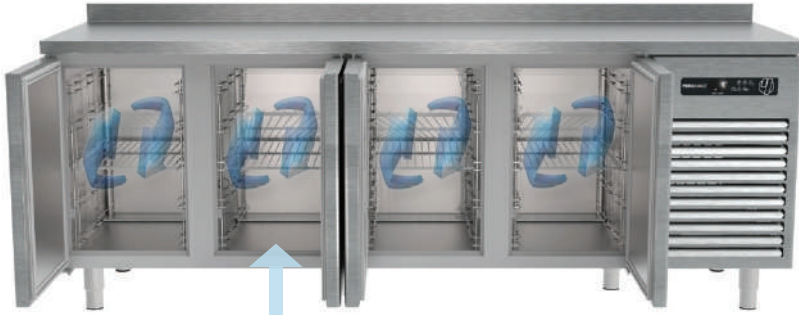

COUNTER
TYPE 4 DOORS

- Dış Ortam Sıcaklığı 42 °C - %65 Nem
- Sökülüp Temizlenebilir Manyetik Kapı Contası
- Akıllı Elektrikli otomatik defrost
- Otomatik Su Buharlaşma Sistemi
- Özel kalıp formlu tava
- Yükseklik ayarlanabilir paslanmaz ayaklar
- 50 mm izolasyon kalınlığı
- 60 mm kapı izolasyon kalınlığı
- Her kapıda 1 adet raf bulunmaktadır
- Cam kapılı derin dondurucu opsiyonu mevcut değildir.

- Tested at ambient temp.42°C -%65 humidity
- Removable and easy cleaning magnetic gaskets
- Smart electrical auto-defrost
- Automatic water evaporation system
- Solid formed tray
- Stainless steel legs for height adjustment
- 50 mm body insulation
- 60 mm door insulation
- Single shelf in each section
- Glass door freezer option is unavailable.

Dismountable shelf
holder attachments

Advanced 12-Hour
computer performance
test for each product

Efficiency enhancing
advanced computerized
technology

En iyi soğutma ve sıcaklık muhafaza ile, enerji tüketiminde tasarruf ve kaliteli soğutma sonuçları için tasarlanmış olan hava dolaşım sistemi

Premium class energy saving design with special air ventilation system

OPSİYONLAR /
OPTIONS

Model	Sıcaklık(°C) Temp.	Hacim(Lt.) Capacity	Güç(W) Power	Paslanmaz Özelliği Stainless SteelIN	Ölçü(cm) Net Dimensions	Paket Ölçüsü(cm) Packing Dimensions	Ağırlık Weight	Fiyat (€) Price
TT- 4N70	-2/ +8	615	385	AISI 304	233x70x85	237x74x91	147	3.242
TT- 4D70	-10/ -20	615	785	AISI 304	233x70x85	237x74x91	155	4.352
TT- 4N60	-2/ +8	525	330	AISI 304	233x60x85	237x64x91	135	3.186
TT- 4D60	-10/ -20	525	780	AISI 304	233x60x85	237x64x91	143	4.298
TT- 4N70- E	-2/ +8	615	385	AISI 430	233x70x85	237x74x91	147	2.717
TT- 4D70- E	-10/ -20	615	785	AISI 430	233x70x85	237x74x91	155	3.911
TT- 4N60- E	-2/ +8	525	380	AISI 430	233x60x85	237x64x91	135	2.544
TT- 4D60- E	-10/ -20	525	780	AISI 430	233x60x85	237x64x91	143	3.749