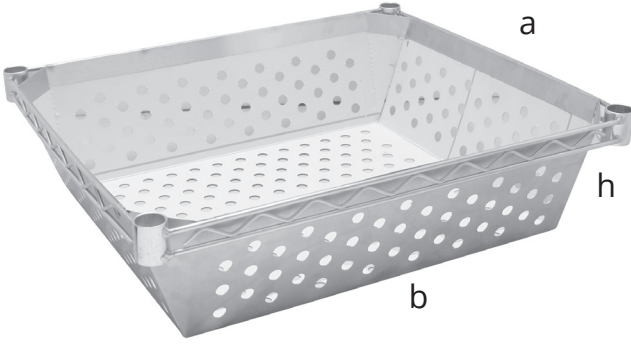

FRUIT & VEGETABLE CONTAINER