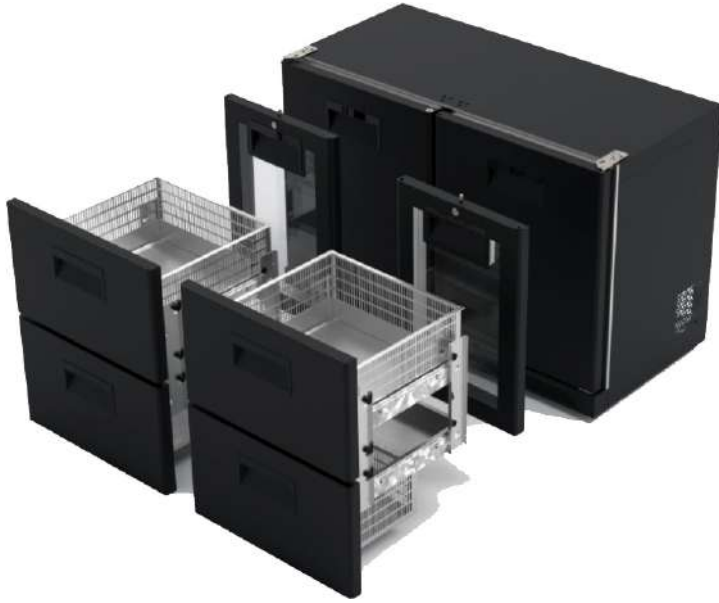

TEZGAHALTI SLIM 2 KAPILI BUZDOLABI - BOYALI

PORTABIANCO®

SLIM 2 DOORS REFRIGERATORS

- Dış Ortam Sıcaklığı 42 °C - %65 Nem
- Sökülüp Temizlenebilir Manyetik Kapı Contası
- Akıllı Elektrikli otomatik defrost
- Otomatik Su Buharlaşma Sistemi
- Özel kalıp formlu tava
- Yükseklik ayarlanabilir paslanmaz ayaklar
- 50 mm izolasyon kalınlığı
- 60 mm kapı izolasyon kalınlığı
- Her kapıda 1 adet raf bulunmaktadır

- Tested at ambient temp.42°C -%65 humidity
- Removable and easy cleaning magnetic gaskets
- Smart electrical auto-defrost
- Automatic water evaporation system
- Solid formed tray
- Stainless steel legs for height adjustment
- 50 mm body insulation
- 60 mm door insulation
- Single shelf in each section

Dismountable shelf holder attachments

Advanced 12-Hour computer performance test for each product

Efficiency enhancing advanced computerized technology

En iyi soğutma ve sıcaklık muhafaza ile, enerji tüketiminde tasarruf ve kaliteli soğutma sonuçları için tasarlanmış olan hava dolaşım sistemi

Premium class energy saving design with special air

OPSİYONLAR / OPTIONS

288 €

492 €

32 €

58 €

Model	Sıcaklık(°C) Temp.	Hacim(Lt.) Capacity	Güç(W) Power	SAC Özelliği Galvaniz	Ölçü(cm) Net Dimensions	Paket Ölçüsü(cm) Packing Dimensions	Ağırlık Weight	Fiyat (€) Price
SLMB-2NGN	-2/ +8	240	217	Galvaniz	125x60x85	130x65x95	75	1.756
SLMB-2DGN	-10/ -20	240	279	Galvaniz	125x60x85	130x65x95	95	2.609