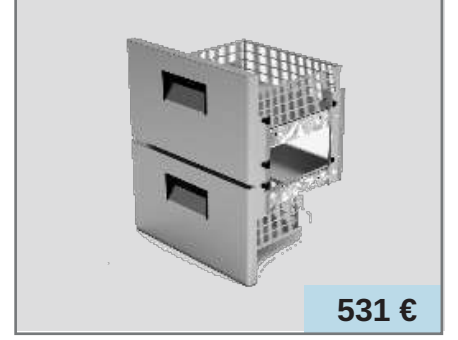

311 €

**SLIM CAM KAPI**  
SLIM GLASS DOORS

531 €

**SLIM ÇEKMECE**  
SLIM DRAWERS

21 €

**TOZ FİLTRESİ**  
DUST FILTER

**PORTABIANCO®**

PROFESYONEL BULAŞIK MAKİNELERİ  
PROFESSIONAL DISHWASHERS